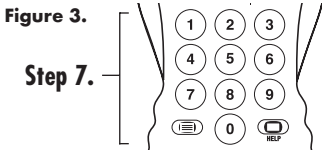

8. Try the keys on your URC that correspond to similar keys on your original remote control, especially those you use most. (Note that the URC will abandon the set-up procedure if you do not press any keys on the URC for more than 10 seconds). If your TV works on all or most of the keys on your URC, you have entered a suitable Device Code. Go to step 11. (Note: Your URC will only operate functions controlled by your original remote nor are the supplied codes guaranteed to operate all these functions)
9. If the Device Code does not work properly on your TV, press the TV INDICATOR KEY once. The STATUS INDICATOR will blink briefly, then turn RED. The TV INDICATOR should still be RED. (If either of the indicators switch off whilst you are still programming your URC, you should start again from step 3.)
10. Repeat steps 7-9 with the other codes listed for your brand of TV until your URC operates most or all of the functions that correspond with the keys on your original remote control.
11. Once you have found a suitable code, to store it, press the TV INDICATOR key twice. The TV INDICATOR will blink

twice and then go out as will the STATUS INDICATOR.

12. If none of the TV codes listed for your brand of TV work correctly, select the code that provides the best results. Alternatively, try the Library Search method, which is fully explained further on in these instructions.

SET UP FOR VCR AND SAT

Repeat the same set-up method for your VCR and SAT, but remember to press the VCR or SAT DEVICE INDICATOR key, and select the corresponding Device Code listing.

SET UP FOR AUX KEY

The following instructions describe how to configure the AUX key to act as a 2nd TV/VCR/SAT control.

13. First use the TV/VCR/SAT set-up method to find the best code for the device you wish to program into the AUX key following steps 1-11.
14. Wait until all indicator lights have gone out then hold down the $\odot$ POWER and $\boxtimes$ MUTE keys together on your URC, until the STATUS INDICATOR lights up and stays red. [About 4 seconds]
15. Release the $\odot$ POWER and $\boxtimes$ MUTE keys. The STATUS indicator should still be lit. If not repeat step 14.
16. Press the AUX DEVICE INDICATOR key once. (AUX INDICATOR should turn RED)
17. Press briefly the TV or VCR or SAT DEVICE INDICATOR corresponding to the type of device you are programming into the AUX key.
18. Type in the 3 digit code that you found in step 13.
19. Press the AUX key twice to store your code. If you have followed the set-up instructions correctly, the STATUS INDICATOR and DEVICE INDICATOR will turn off. Set up is now complete.

SET-UP BY LIBRARY SEARCH